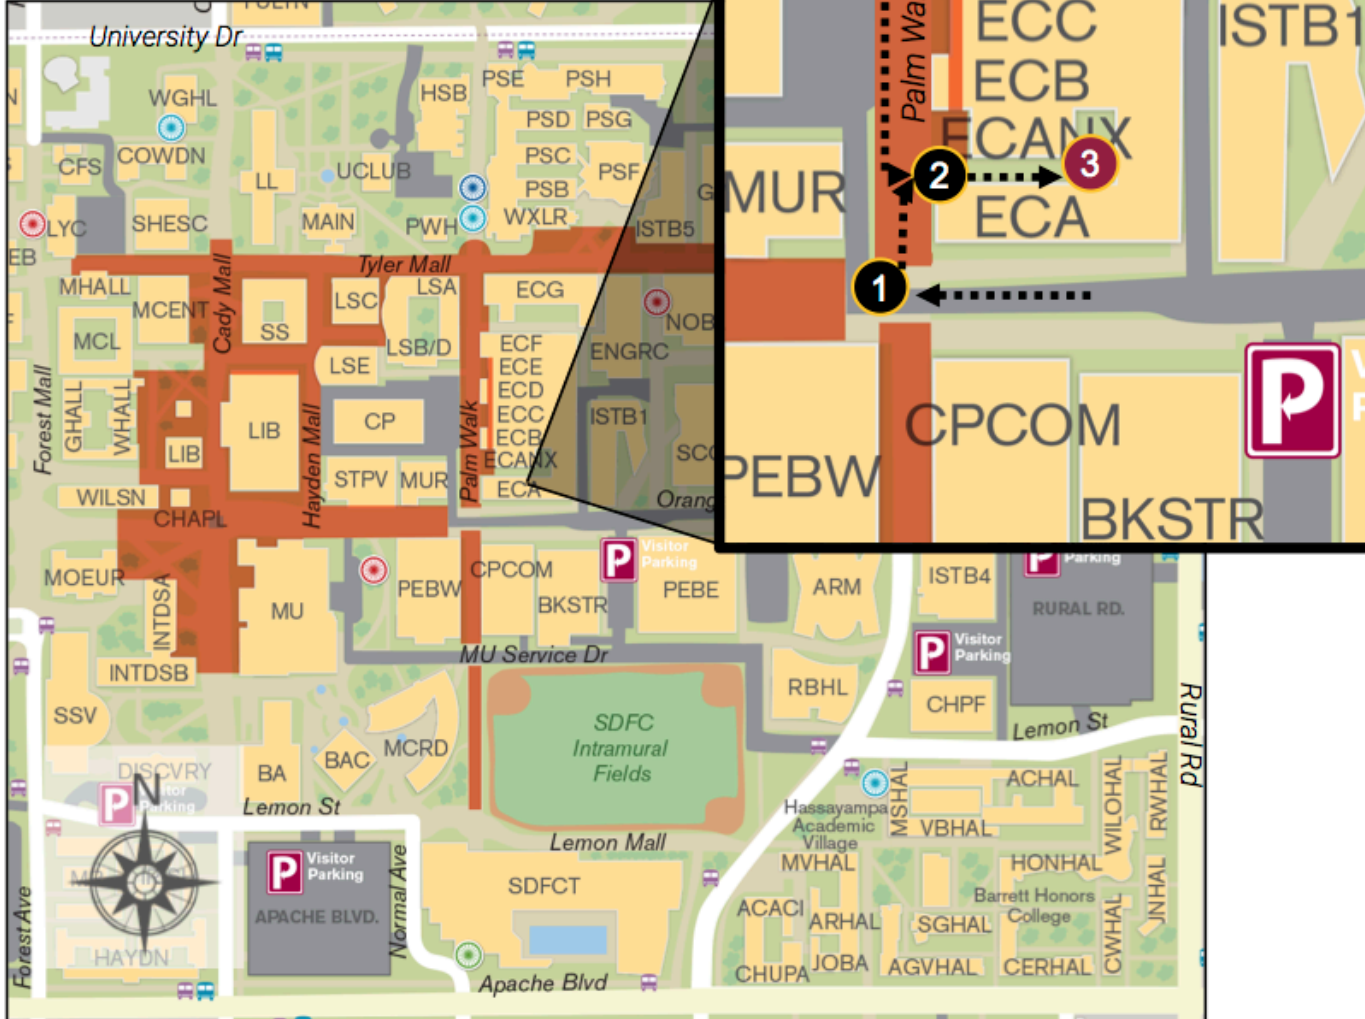

# Global Biosocial Complexity Initiative (GBCI)

## Building Location

**GBCI Street Address:**  
1031 S. Palm Walk  
Tempe, AZ 85281  
**Building Code:** ECA

## Visual Aid

The GBCI main entrance is located off Palm Walk in the ECA Building, which is located directly across the ASU Bookstore.

Walking along Palm Walk along the West side of ECA you'll see a corridor; the GBCI entrance is located at the end to the right.

The GBCI entrance at the end of the corridor.