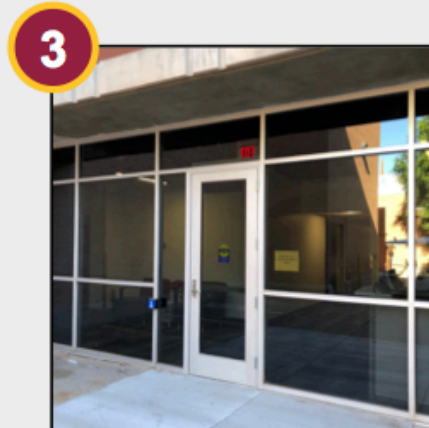

## Building Location

**GBCI Street Address:**  
1031 S. Palm Walk  
Tempe, AZ 85281  
**Building Code:** ECA

## Visual Aid

The GBCI main entrance is located off Palm Walk in the ECA Building, which is located directly across the ASU Bookstore.

Walking along Palm Walk along the West side of ECA you'll see a corridor; the GBCI entrance is located at the end to the right.