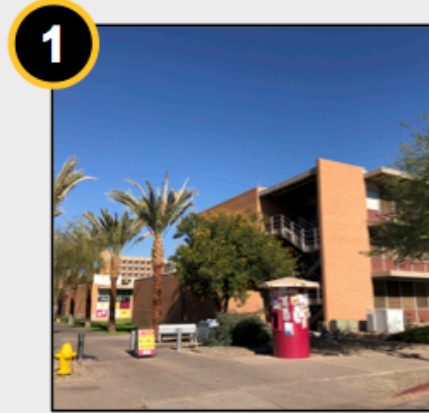

## Building Location

**GBCI Street Address:**  
1031 S. Palm Walk  
Tempe, AZ 85281  
**Building Code:** ECA

## Visual Aid

The GBCI main entrance is located off Palm Walk in the ECA Building, which is located directly across the ASU Bookstore.

Walking along Palm Walk along the West side of ECA you'll see a corridor; the GBCI entrance is located at the end to the right.